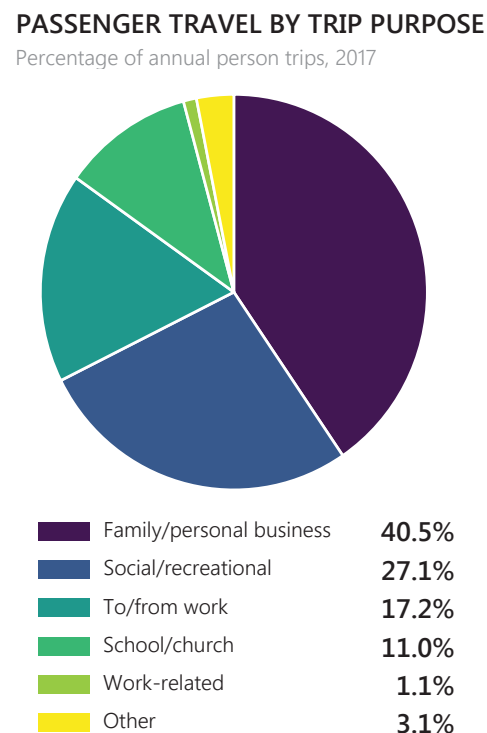

FLORIDA INTERSTATE FREIGHT FLOWS, 2017

STATE AND LOCAL GOVERNMENT TRANSPORTATION REVENUES AND EXPENDITURES

Millions of current dollars, 2016