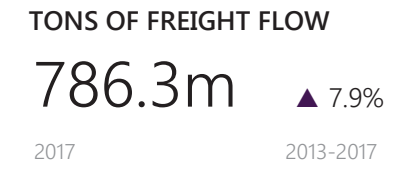

FLORIDA INTERSTATE FREIGHT FLOWS, 2017

STATE AND LOCAL GOVERNMENT TRANSPORTATION REVENUES AND EXPENDITURES

Millions of current dollars, 2016