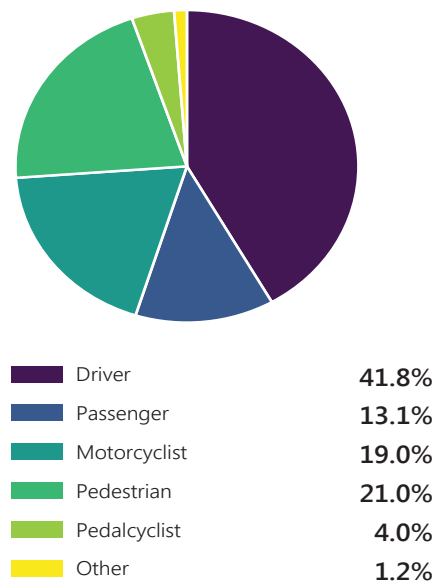

RAIL FATALITIES

TRANSIT FATALITIES

RECREATIONAL BOAT FATALITIES

HIGHWAY FATALITIES

HIGHWAY FATALITY RATE

Fatalities per 100 million vehicle miles traveled, 2017

HIGHWAY FATALITIES BY PERSON

ENERGY USE BY SECTOR

Percent of Btu consumed, 2016

TRANSPORTATION ENERGY USE

Trillion Btu consumed, 2006-2016

TRANSPORTATION EMISSIONS

Million metric tons of CO₂, 2006-2016

TRANSPORTATION ENERGY USE PER CAPITA

Million Btu per capita, 2016