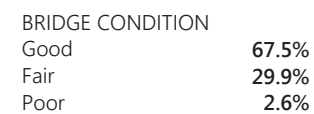

Bridges

Miles of Freight Railroad

Number of MPOs

Sources: Roads, Bridges, Licensed Drivers, Vehicle Miles Traveled, Motor Fuel Use-Federal Highway Administration. Railroads-American Association of Railroads. Airports-Federal Aviation Administration. Ports, Border Ports, Enplanements-Bureau of Transportation Statistics. Population, Employment, Commuting-U.S. Census Bureau. Transit Ridership, Transit Safety-Federal Transit Administration. Personal Travel-Federal Highway Administration, National Household Travel Survey. Freight-Bureau of Transportation Statistics, Freight Analysis Framework. GDP-Bureau of Economic Analysis. Highway Safety-National Highway Traffic Safety Administration. Rail Safety-Federal Railroad Administration. Recreational Boating Safety-U.S. Coast Guard. Energy Consumption, Emissions-Energy Information Administration. Alternative Fuel Stations-Alternative Fuels Data Center.