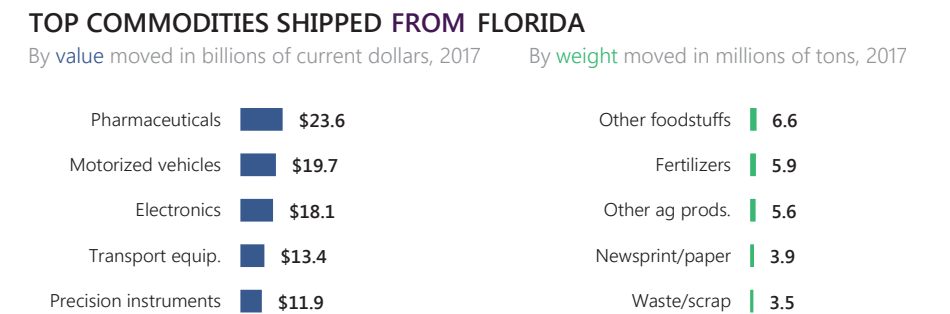

FLORIDA INTERSTATE FREIGHT FLOWS, 2017

STATE AND LOCAL GOVERNMENT TRANSPORTATION REVENUES AND EXPENDITURES

Millions of current dollars, 2016