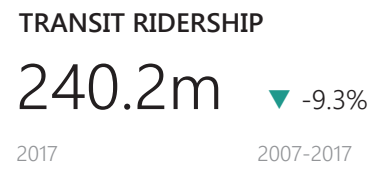

FLORIDA INTERSTATE FREIGHT FLOWS, 2017

STATE AND LOCAL GOVERNMENT TRANSPORTATION REVENUES AND EXPENDITURES

Millions of current dollars, 2016